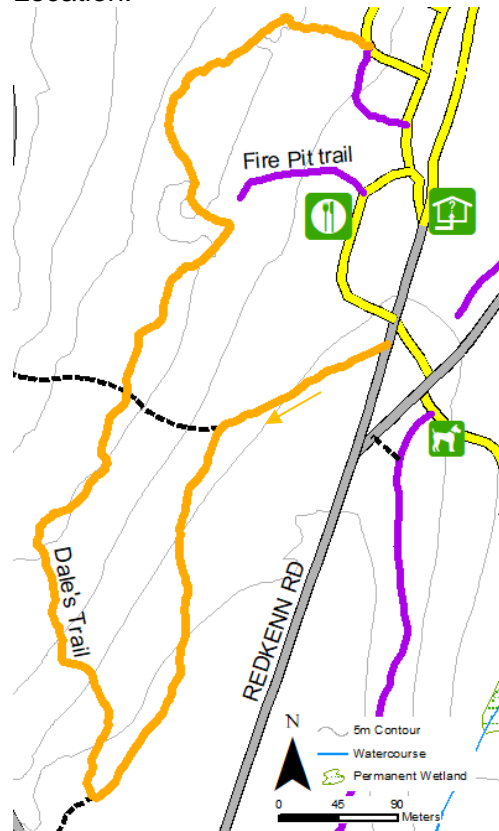

Dale's trail

Total length: **1.3 km**

Category: **Easy**

Location:

*An easy trail, flat close to Base Camp.
This trail is not really suitable for bikes.*

*Un chemin facile, plat, et proche de Base Camp.
Ce chemin n'est pas adapté aux vélos.*

Elevation Profile