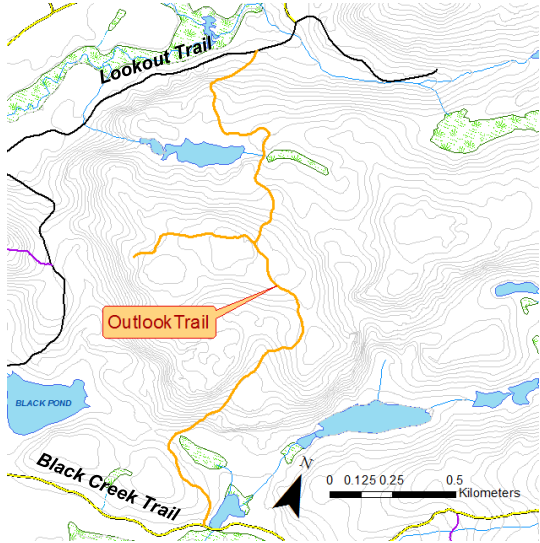

Outlook Trail

Total length: **3.3km**

Category: **Difficult**

Location:

Twin trail to the Lookout trail, Outlook Trail is longer and consists of a bigger hill. But the view makes the ride worthwhile!

Jumeau du Lookout Trail, Outlook Trail est plus long et consiste en une colline plus large. Mais une fois en haut, la vue vaut le coup!

Elevation profile