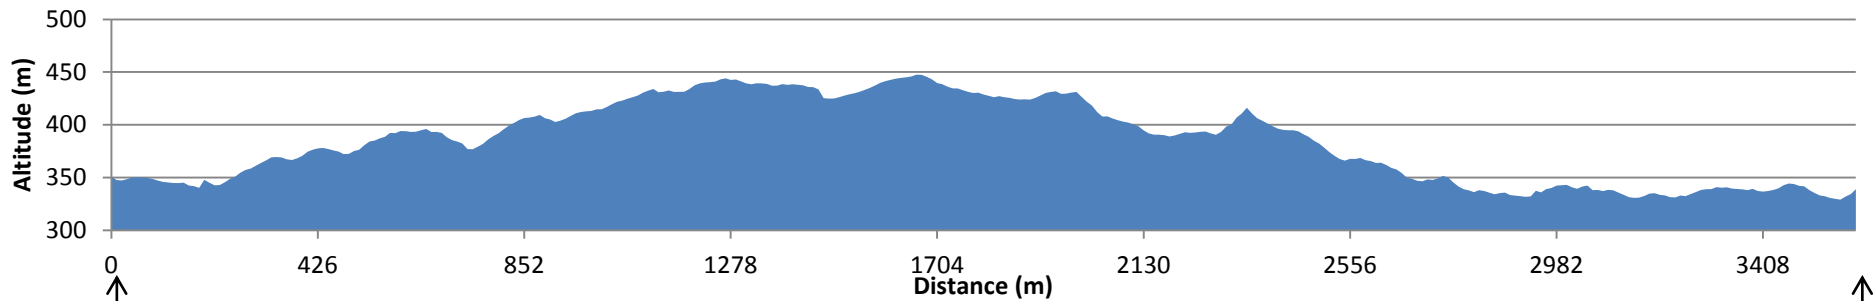

Lookout Trail

Total length: **3.61km**

Category: **Difficult**

Location:

This single tracked trail consists of one monster hill. But two spectacular views across forests and Black lake make the effort worthwhile!

Ce sentier étroit consiste en une seule énorme colline. Mais deux vues spectaculaires sur la forêt et Black Lake valent le coup !!

Elevation profile

Junction with
Dutton Road

Junction with
Sprucetree Trail