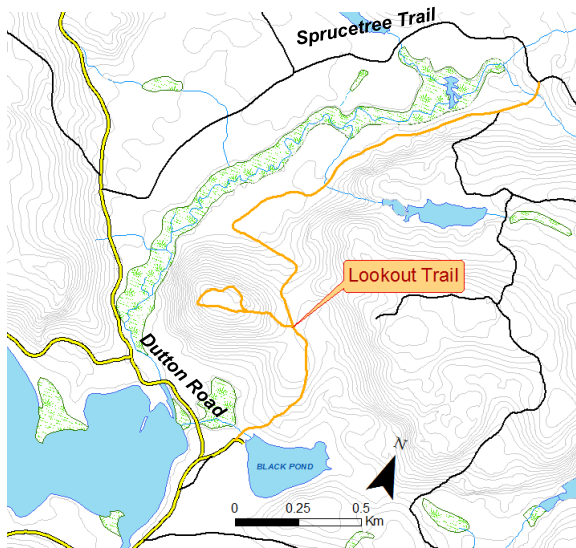

Lookout Trail

Total length: **3.61km**

Category: **Difficult**

Location:

This single tracked trail consists of one monster hill. But two spectacular views across forests and Black lake make the effort worthwhile!

Ce sentier étroit consiste en une seule énorme colline. Mais deux vues spectaculaires sur la forêt et Black Lake valent le coup !!

Elevation profile

Junction with
Dutton Road

Junction with
Sprucetree Trail